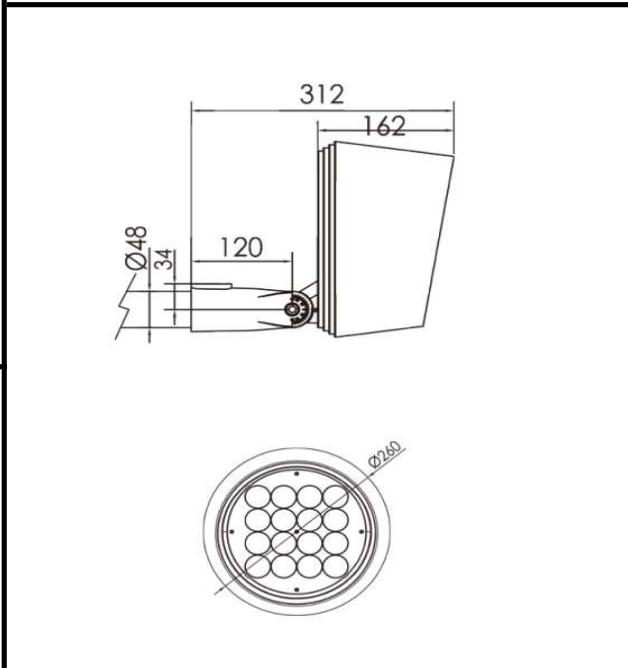

Sovitron Interior Pvt.Ltd.

<b>Model Name</b>	GOTHIC-1135M/DL-OSL-1135ME-16
<b>Description</b>	Flood light

Technical description	Image
-----------------------	-------

<b>Dimension</b>	Dia=260mm H=162mm
<b>Frame</b>	Aluminium Die-cast
<b>Color Tempertaure</b>	3000K
<b>Power</b>	75 W
<b>Total Luminous Flux</b>	6750 lm
<b>Efficacy</b>	90 lm/W
<b>IP rating</b>	66
<b>Beam angle</b>	2.6, 3.5, 12, 20, 30, 60, 10x70, 5x20 Degree
<b>Color Rendering</b>	≥80
<b>Mounting</b>	Pole Mounted
<b>Optics</b>	Lens & Clear Glass
<b>Dimming</b>	NON-Dimmable
<b>Operating Voltage</b>	220-240 VAC
<b>Standard Lifetime</b>	L70 minimum at 50,000 burning hours

Dimension diagram
-------------------

**Remarks:-**